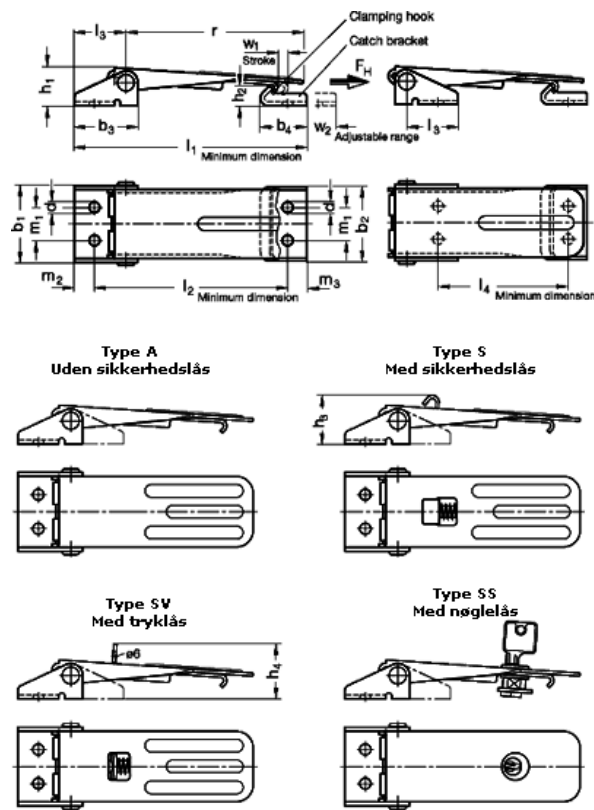

Article number: 201102062

Description: E+G Klee Hook clamp
GN 821-400-S-ST-1

Measures

$b_1 = 46,5$	$h_4 = 32,5$	N	= 4000
$b_2 = 45$	$l_1 = 144$	r	= 107,5
$b_3 = 38$	$l_2 = 120,5$	w1	= 6,5
$b_4 = 27$	$l_3 = 32$	w2 adjustable range	= 18
$d = 6,3$	$l_4 = 83,5$		
$h_1 = 22$	$m_1 = 20$		
$h_2 = 12$	$m_2 = 12$		
$h_3 = 28,5$	$m_3 = 11,5$		